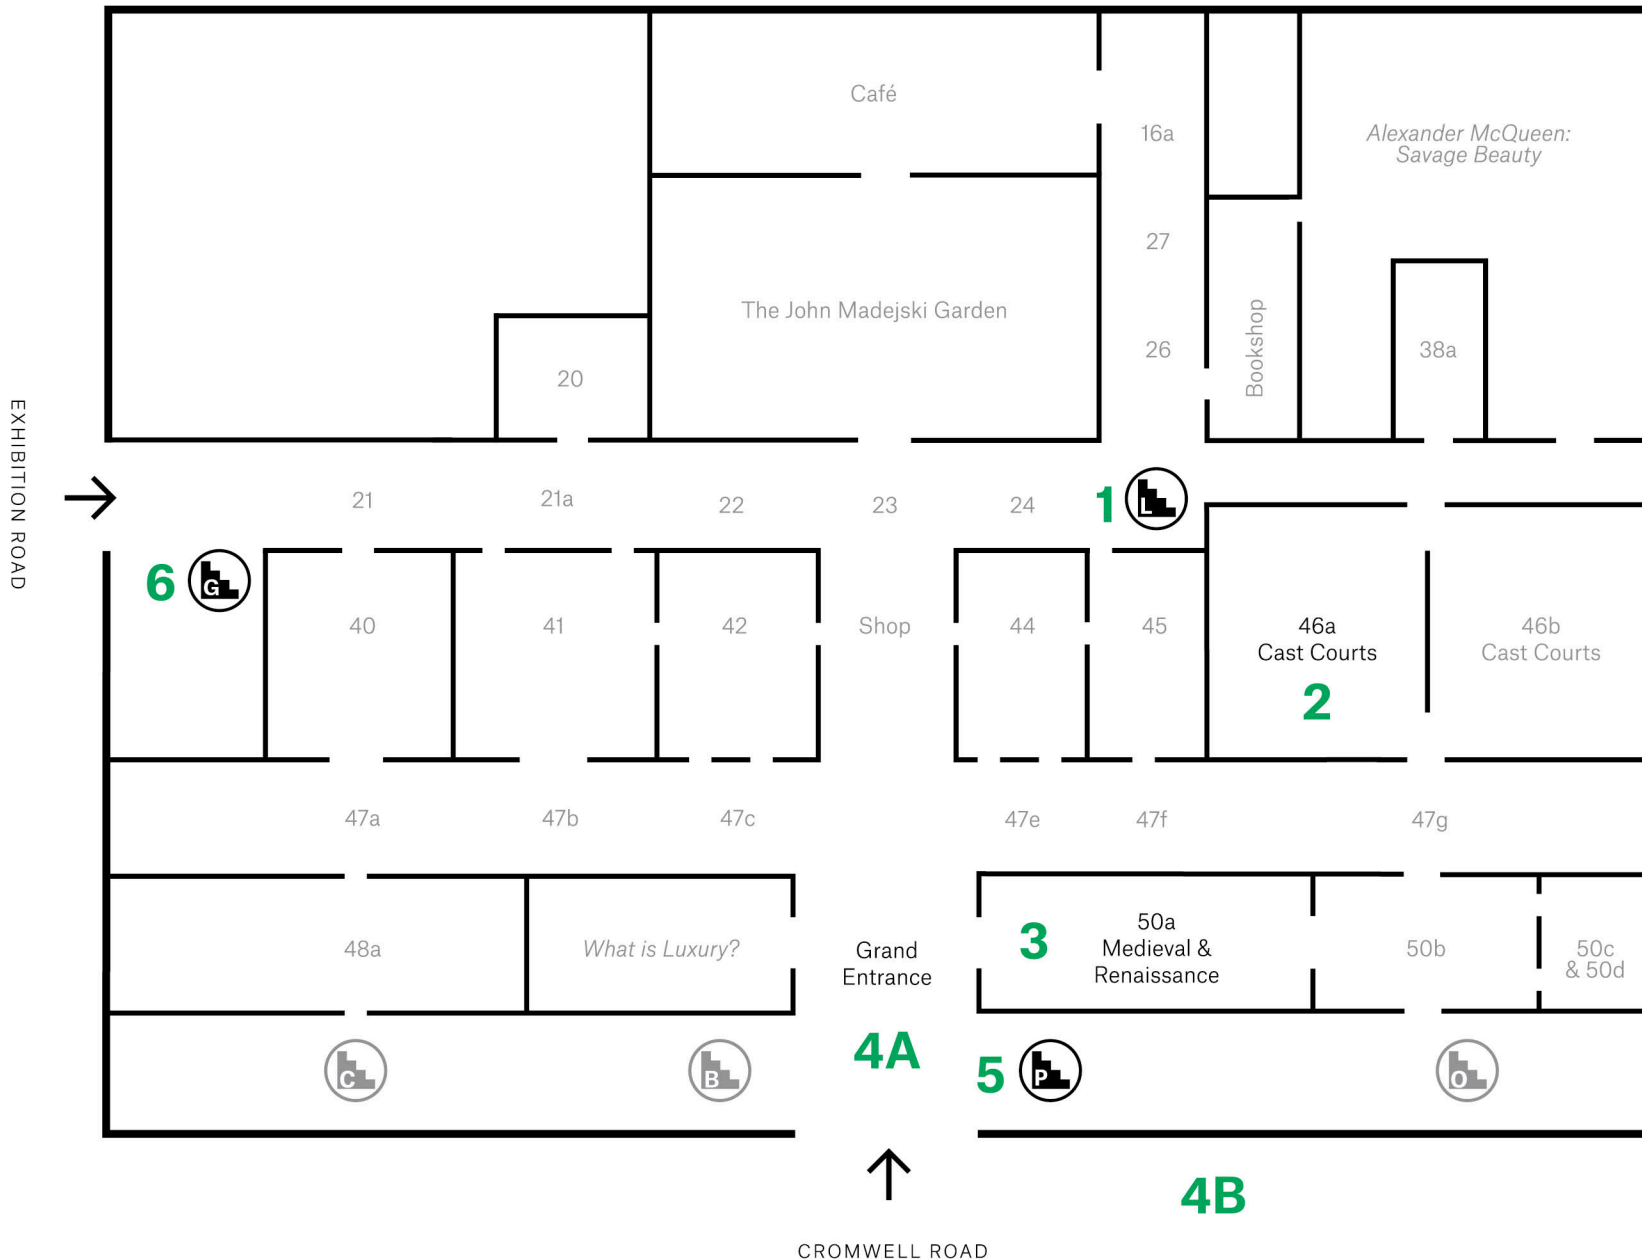

ALL OF THIS BELONGS TO YOU

1 April-19 July 2015

COMMISSIONS

1 James Bridle

Five Eyes

Tapestries, Room 94, Level 3
(Take stair L)

2 Jorge Otero-Pailos

The Ethics of Dust

Cast Courts, Room 46a

3 muf architecture/art

More Than One (Fragile)

Thing at a Time

Medieval & Renaissance, Room 50a

4 Natalie Jeremijenko

4A PHENOLOGICALxCLOCK

4B FARMACYxAGBAGS

Grand Entrance and Cromwell Road

DISPLAYS

5 Ways to be Public

Architecture, Room 128a, Level 4
(Take stair P)

6 Ways to be Secret

20th Century, Room 76, Level 3
(Take stair G)

Civic Objects

Look out for the special labels and discover objects throughout the museum that tell us about design and public life.